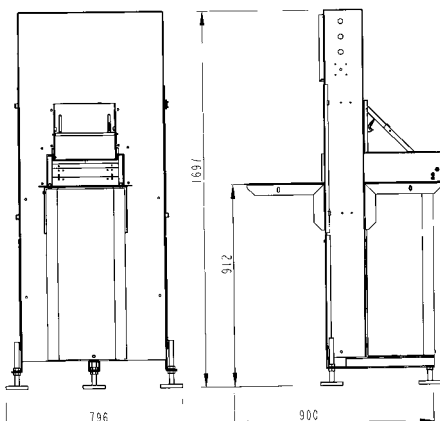

Length:	950 mm
Width:	800 mm
Height:	1,700 mm
Infeed's height:	900 mm
Weight:	125 kg

TRIO FTC SWEDEN AB

Fish Processing & Fresh Slicing Machinery

Address: Söderbyvägen 8, SE-195 60 Arlandastad, SWEDEN

Tel: +46-8-590-725-15